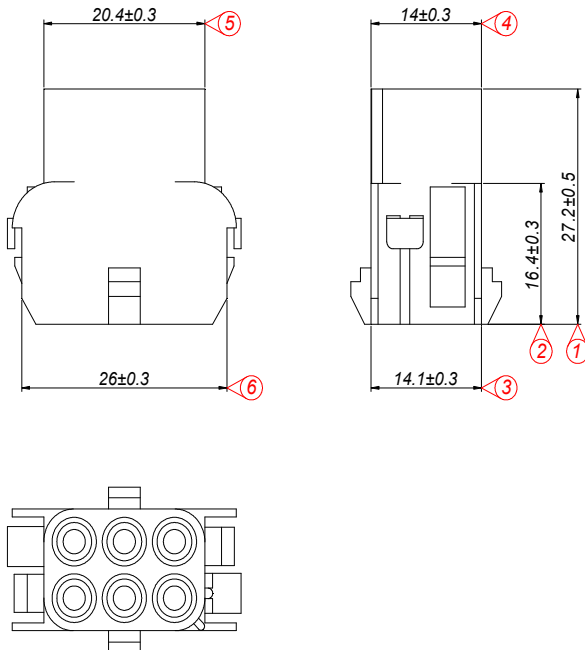

Description/Tanım

6 LI YUVARLAK DIŞI KONNEKTÖR

Compatibility (Terminals supported)

Terminal uyumluluğu

Wire size (mm²)	Male terminals	Female terminals
Kablo kesit (mm²)	Yuvarlak Erkek Terminal	Yuvarlak Dişi Terminal
1.00 - 1.50	TYE 2705	TYD 2614
1.00 - 2.50	TYE 2708	TYD 2619

Materials & Temperature

Malzeme ve Sıcaklıkları

Part no Ürün no	Material Malzeme	Color Renk	App. Temp. (°C)		Glowwire/Yanmazlık	
			min	max	min	max
KYD 3805-00	PA66	Naturel / Şeffaf	-40°	+120°	-	-
KYD 3805-05	PA66	Yeşil / Green	-40°	+120°	-	-
KYD 3805-06	PA66	Mavi / Blue	-40°	+120°	-	-
KYD 3805-08	PA66	Turuncu / Orange	-40°	+120°	-	-

Mechanical properties

Mekanik Özellikler

Insertion	Withdrawal (lock only)
Takma	Çıkma (Kilitli)
max - 15 N	min - 60 N

Packaging

Ambalaj

500 pcs / Pochette

Pitch

Hatve

- mm

Drawing

Çizim

Approvals

Onaylar

- RoHS Compliant
- REACH

Rev. No	Revision/Revizyon
00	
01